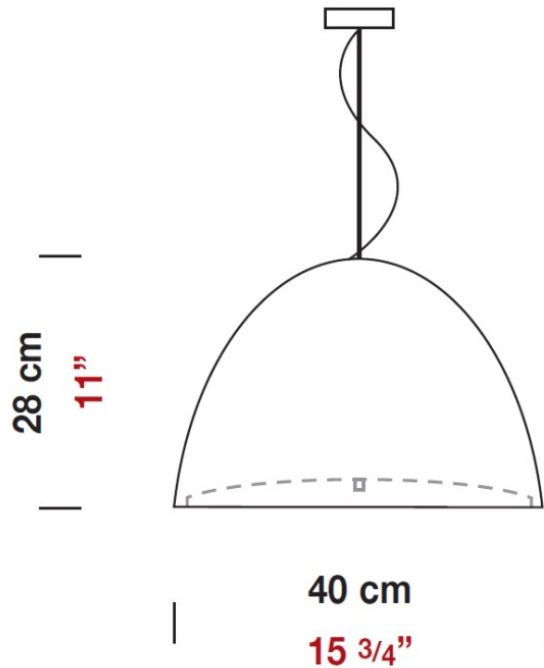

WILLY 40 SUSPENSION

D81057-BLK

GENERAL

Series: Willy _____

Subseries: Willy 40 _____

Brand: Panzeri _____

Division: Design _____

Mounting Type: Suspension _____

Mounting Location: Ceiling _____

Subcategory: Pendant _____

PHYSICAL

Shape: Dome _____

Diameter (mm): 400 _____

Diameter (in): 15 ³/₄ _____

Height (mm): 280 _____

Height (in): 11 _____

Max. Overall Height (mm): 2280 _____

Max. Overall Height (in): 89 ³/₄ _____

Light Distribution: Direct _____

Weight (kg): 4.09 _____

Weight (lbs): 9.02 _____

Diffuser: Black Blown Glass Dome and Frosted White Glass Bottom _____

Fixture Finish: BLK _____

Holder Finish: Metallized Gray _____

Fixture Material: Blown Glass Lampshade _____

Cable Details: 2000mm (78 3/4") Long Steel Suspension Cables /
2200mm (86 5/8") Long Power Cable In Transparent PVC _____

ELECTRICAL

Number of Lamps: 1 _____

Lamp Type: LED Retrofit _____

Lamp Shape: A19 _____

Bulb Included: Bulb Not Included _____

Total Output Wattage (W): 15 _____

Max. Wattage Per Lamp (W): 15 _____

Lamp Base: E26 _____

Driver Included: No _____

Input Voltage (V): 120 _____

LED

OPTICAL

RATINGS AND CERTIFICATIONS

Certified By: CSA Certified to UL and CSA Standards _____

IP rating: IP20 _____

D