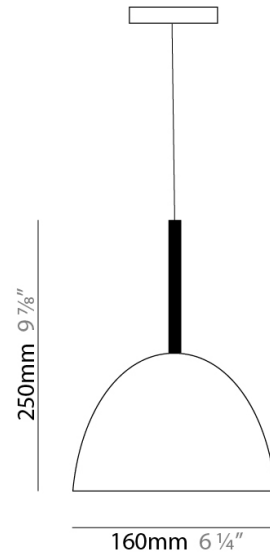

WILLY SUSPENSION

D81060

GENERAL

Series: Willy

Brand: Panzeri

Division: Design

Mounting Type: Suspension

Mounting Location: Ceiling

Subcategory: Pendant

PHYSICAL

Shape: Bell

Diameter (mm): 160

Diameter (in): 6 ¼

Height (mm): 250

Height (in): 9 ⅞

Max. Overall Height (mm): 2250

Max. Overall Height (in): 88 ⅞

Light Distribution: Direct

Weight (kg): 1.23

Weight (lbs): 2.7

Diffuser: Black Blown Glass

Fixture Finish: Metallic Gray

Fixture Material: Metal

ELECTRICAL

Number of Lamps: 1

Lamp Type: LED Retrofit

Lamp Shape: T4

Bulb Included: Bulb Not Included

Total Output Wattage (W): 3

Max. Wattage Per Lamp (W): 3

Lamp Base: G9

Input Voltage (V): 120

LED

OPTICAL

RATINGS AND CERTIFICATIONS

Certified By: CSA Certified to UL and CSA Standards

IP rating: IP20