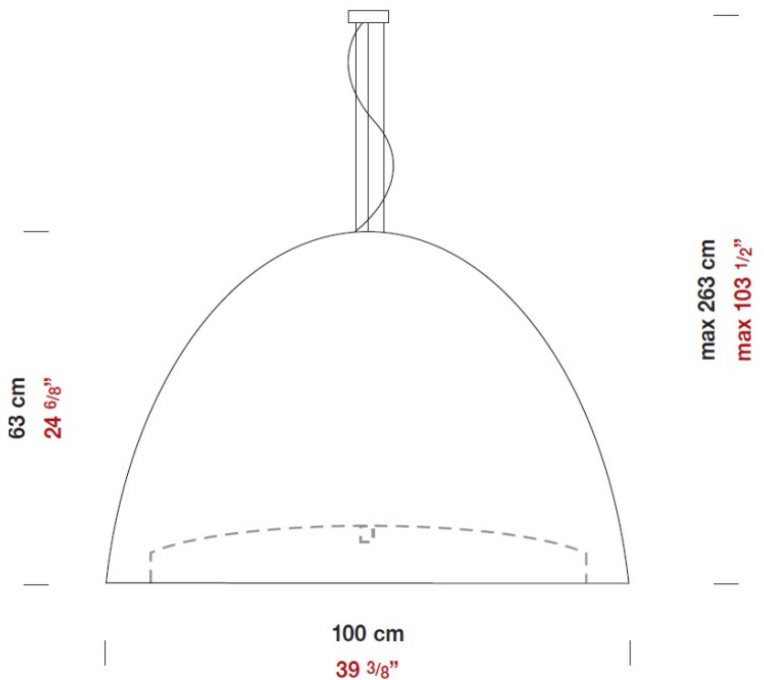

PROJECT	
TYPE	
NOTES	
QUANTITY	
DATE	

WILLY SUSPENSION

D81564-BLK

GENERAL

Series: Willy
Brand: Panzeri
Division: Design
Mounting Type: Suspension
Mounting Location: Ceiling

PHYSICAL

Diameter (mm): 1000
Diameter (in): 39 3/8
Height (mm): 630
Height (in): 24 13/16
Max. Overall Height (mm): 2630
Max. Overall Height (in): 103 7/16
Light Distribution: Direct
Weight (kg): 15.2
Weight (lbs): 33.5
Diffuser: Black Polyethylene Dome and White Frosted Opal Glass Bottom Diffuser
Fixture Material: Polyethylene Lampshade
Cable Details: Transparent

ELECTRICAL

Input Wattage Range: 30 - 49 W
Lamp Type: LED
Input Wattage (W): 40
Total Output Wattage (W): 40
Driver Included: Yes
Driver Type: Integral LED Driver in Canopy
Constant Current (MA): 1050

LED

Color Temperature (°K): 3000
Max. Delivered Lumen (lm): 3859
CRI: >80 CRI
Efficiency (%): 78.12

OPTICAL

RATINGS AND CERTIFICATIONS

Certified By: CSA Certified to UL and CSA Standards